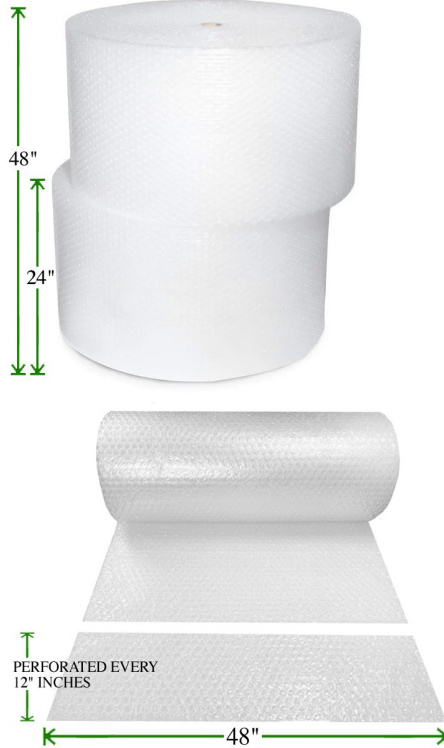

## BUBBLE WRAP

12, 24, OR 48 INCHES WIDE

- 12" BUBBLE 3/16 SMALL CELL  
PERFORATED 12" X 50 FT LONG
- 12" BUBBLE 3/16 SMALL CELL  
PERFORATED 12" X 175 FT LONG
- 12" BUBBLE 3/16 SMALL CELL  
PERFORATED 12" X 500 FT LONG
- 12" BUBBLE 5/16 MEDIUM CELL  
PERFORATED 12" X 100 FT LONG
- 12" BUBBLE 1/2 LARGE CELL  
PERFORATED 12" X 250 FT LONG

- 24" BUBBLE 3/16 SMALL CELL  
PERFORATED 12" X 300 FT LONG
- 24" BUBBLE 3/16 SMALL CELL  
PERFORATED 12" X 500 FT LONG
- 24" BUBBLE 1/2 LARGE CELL  
PERFORATED 12" X 250 FT LONG

- 48" BUBBLE 3/16 SMALL CELL  
X 300 FT LONG
- 48" BUBBLE 3/16 SMALL CELL  
PERFORATED 12" X 300 FT LONG
- 48" BUBBLE 3/16 SMALL CELL  
X 500 FT LONG
- 48" BUBBLE 3/16 SMALL CELL  
PERFORATED 12" X 500 FT LONG
- 48" BUBBLE 1/2 LARGE CELL  
X 250 FT LONG