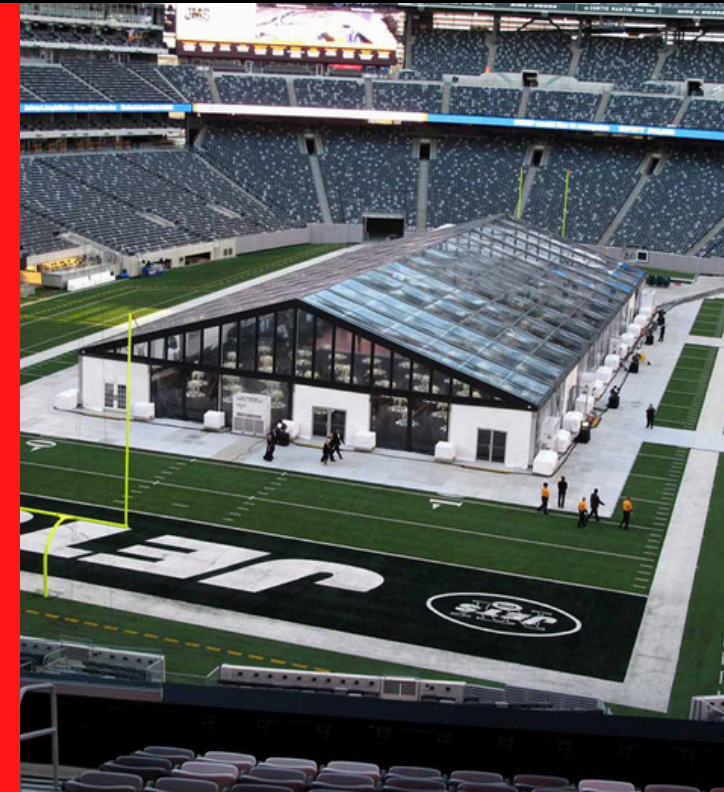

CROWD CONTROL

- Bike Racks
- White Picket Fencing
- Rope & Stanchion

POWER/LIGHTING

- Generators ranging from 25 KVA to 300KVA
- Bay Lights & Extension Cords