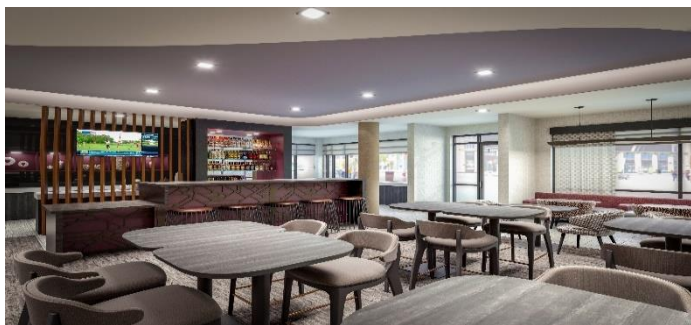

ATTRACTIONS & LOCAL COMPANIES

American Dream Shopping & Entertainment Complex including Big Snow American Dream, Nickelodeon Universe Amusement Park, DreamWorks Water Park, Indoor Ice Rink, LEGOLAND Discovery Center, SEA LIFE Aquarium, Miniature Golf & much more! • MetLife Stadium & Sports Complex • Meadowlands Racing & Entertainment • Hackensack Meridian Health University Medical Center • Teterboro Airport • Quest Diagnostics • Eisai Pharma • L3 Harris Technologies

SUITE AMENITIES

Separate Areas to Work, Relax and Sleep • Microwave • Mini-Fridge • Coffee Maker • Spa Like Bathrooms • Flat Screen Smart TV • Trundle Bed in all Suites • West Elm Inspired Design

GREAT LOCATION

Easy Access to New York City, Local shopping, restaurants, catering halls, colleges, sports and entertainment. New York City is just 15 minutes away via NJ Transit bus. Location in Bergen County bordering Passaic, Essex and Hudson Counties in New Jersey. The SpringHill Suites East Rutherford Meadowlands/Carlstadt...